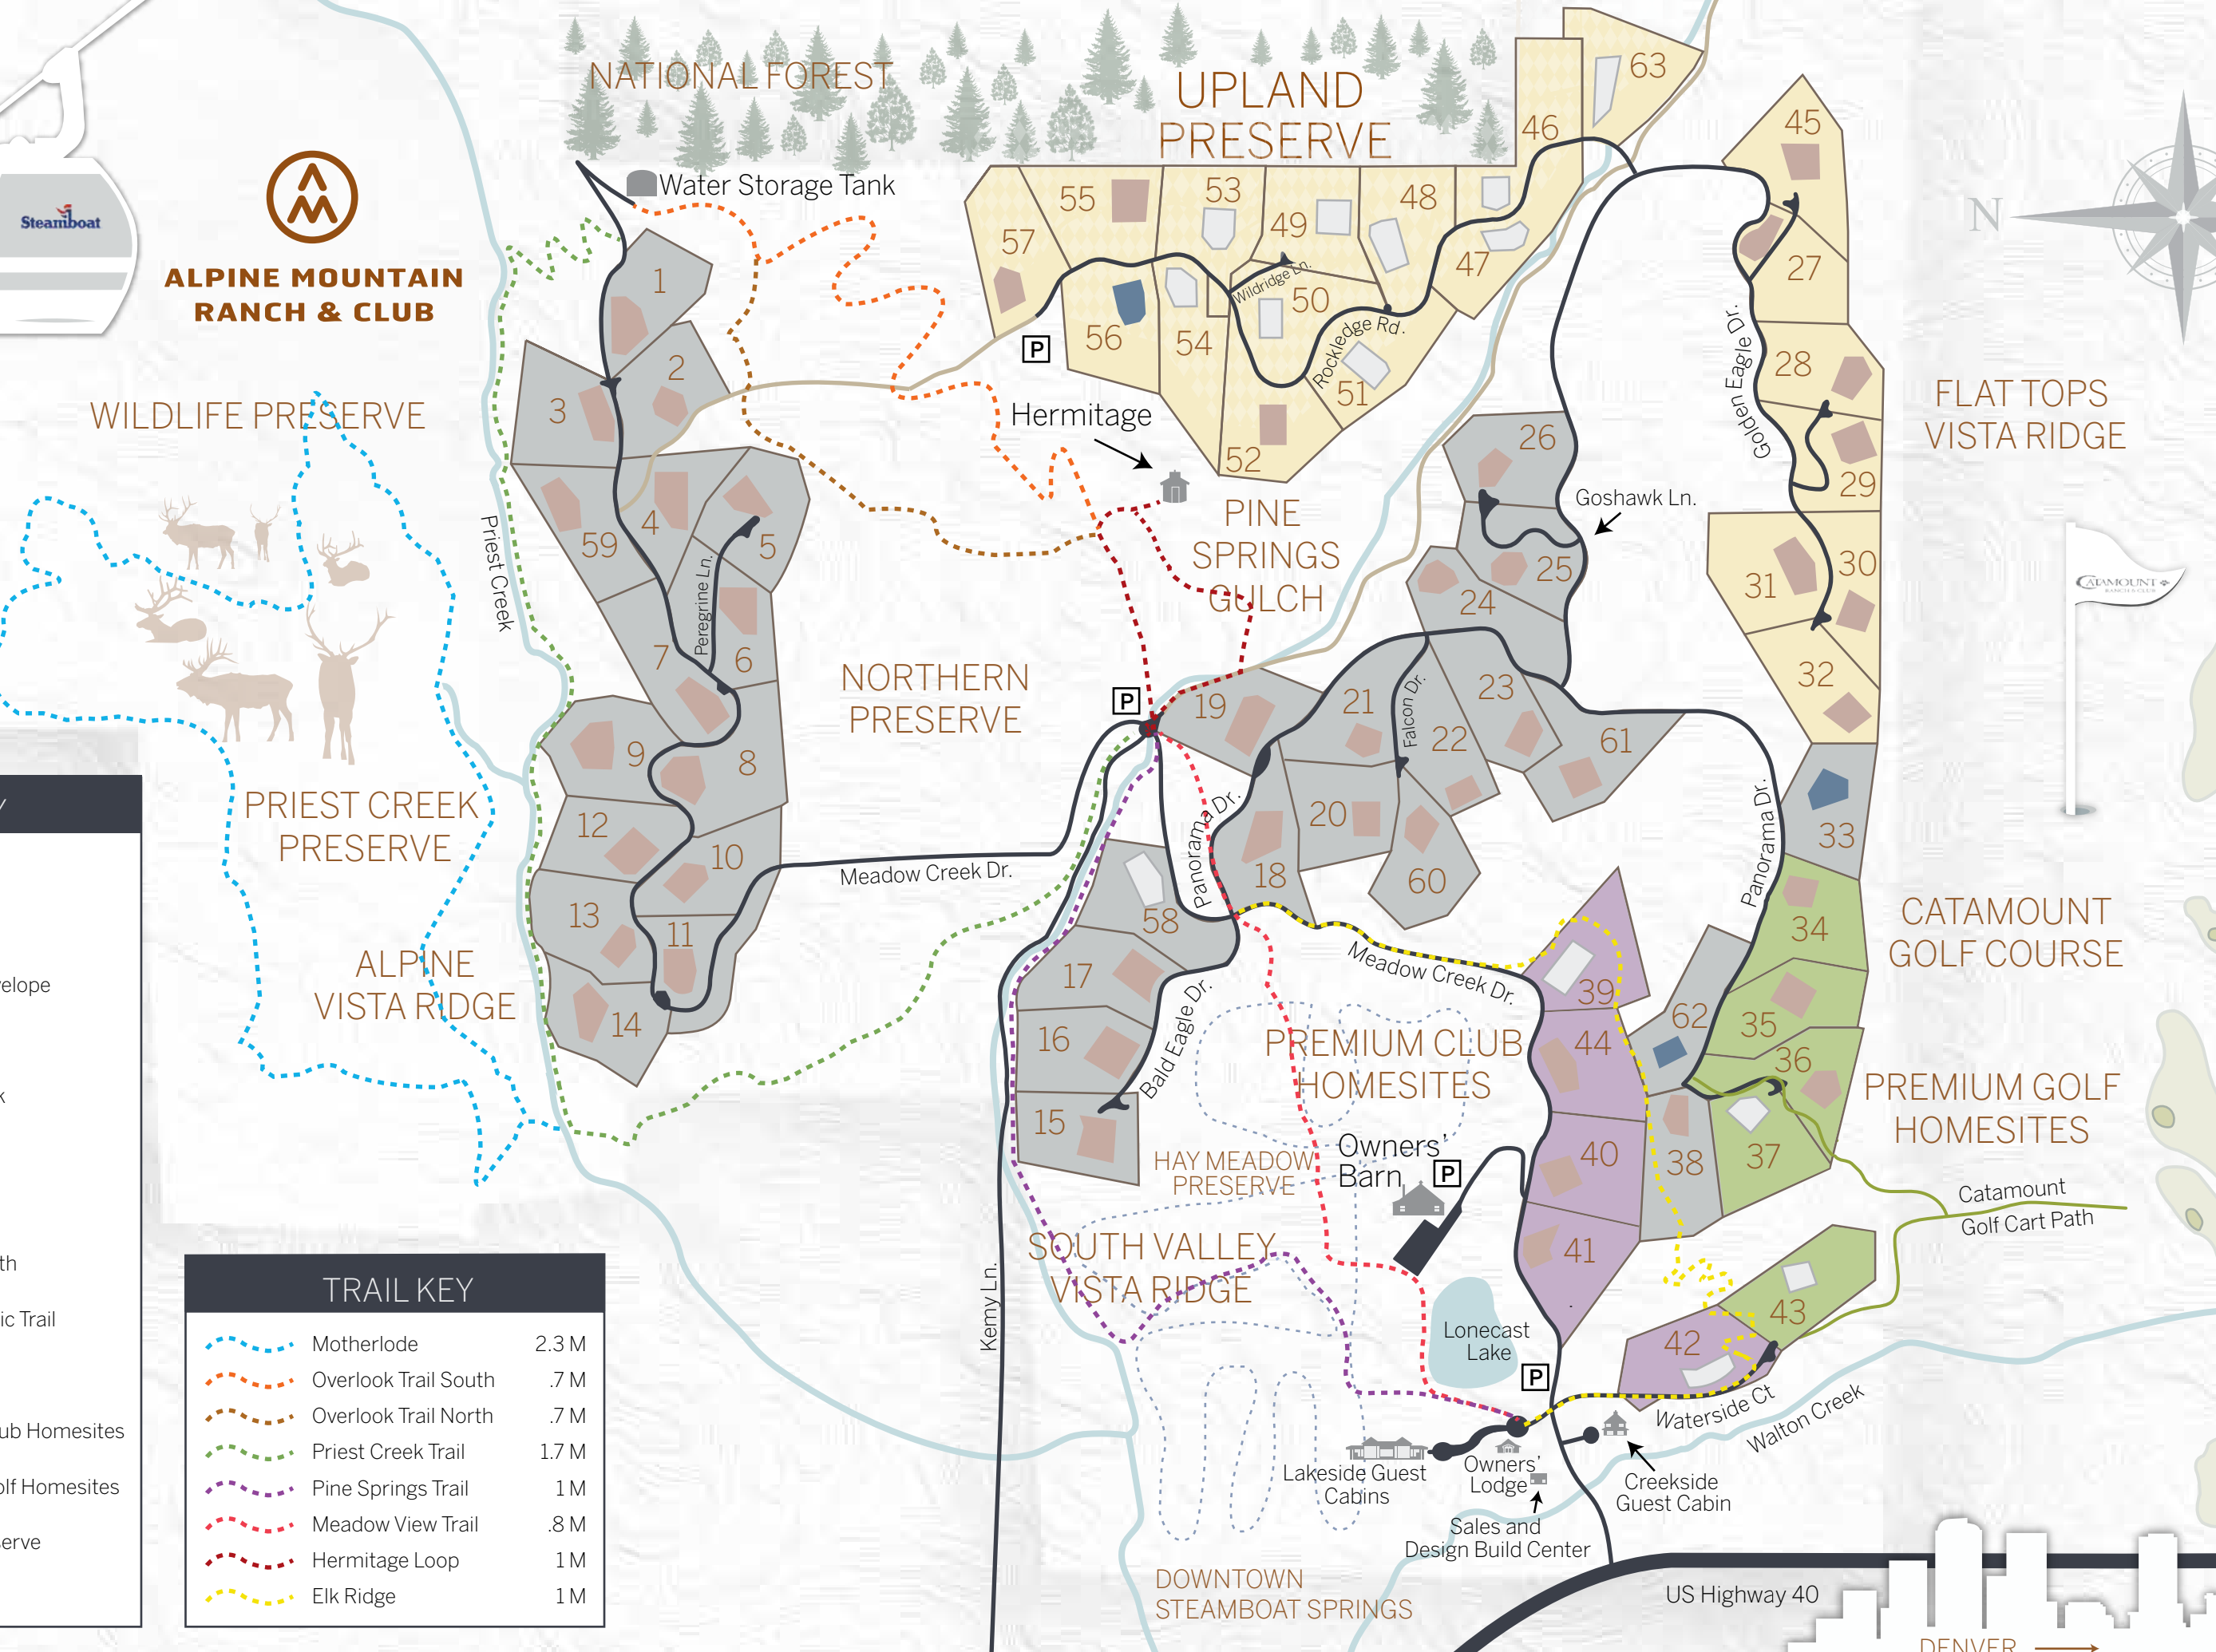

STEAMBOAT
SKI RESORT

**ALPINE MOUNTAIN
RANCH & CLUB**

KEY

- Preserve
- Homesite
- Building Envelope
- Lot Sold
- Water/Creek
- Road
- Gravel Road
- Golf Cart Path
- Winter Nordic Trail
- Trail Parking
- Premium Club Homesites
- Premium Golf Homesites
- Upland Preserve
- Resale

TRAIL KEY

	Motherlode	2.3 M
	Overlook Trail South	.7 M
	Overlook Trail North	.7 M
	Priest Creek Trail	1.7 M
	Pine Springs Trail	1 M
	Meadow View Trail	.8 M
	Hermitage Loop	1 M
	Elk Ridge	1 M

FLAT TOPS
VISTA RIDGE

CATAMOUNT
GOLF COURSE

PREMIUM GOLF
HOMESITES

DOWNTOWN
STEAMBOAT SPRINGS

US Highway 40

DENVER →